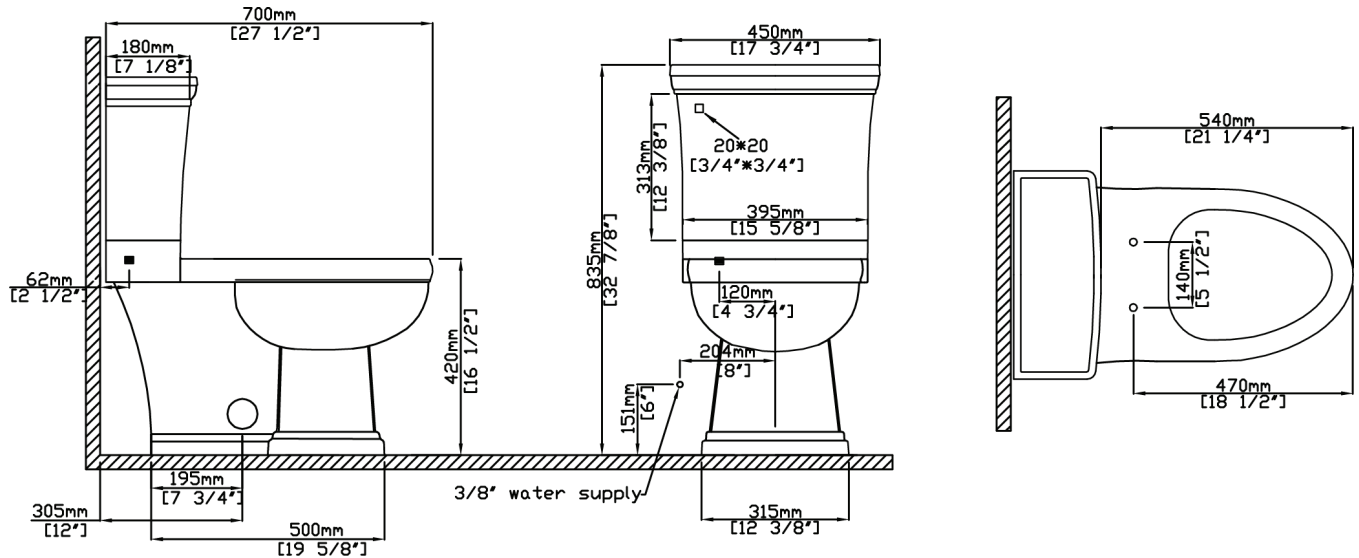

Matte
Black
.05

PRODUCT FEATURES

- Two-piece vitreous china compact-elongated toilet with Rimless bowl
- High-efficiency 1.28gpf flush
- Fully skirted trapway with easy floor bolt access
- 12" rough-in
- ADA-compliant 16-1/2" bowl rim (chair-height)
- Includes Silent Close, Quick-Release seat and solid metal tank lever in Polished Chrome finish
- Antimicrobial MicroGlaze finish
- Fully glazed 2-1/8" internal trapway
- Oversized 3" flush valve
- Limited lifetime warranty on ceramic

MODEL NUMBERS

DESCRIPTION	FINISH/ LEVER PLACEMENT	MODEL NO.
Two-Piece Toilet, 1.28gpf Compact-Elongated Includes Silent Close, Quick-Release Seat & Tank Lever in Polished Chrome Finish	Bowl, White	C-3210.01
	Tank, White, LH	T-3210.01

HARDWARE & REPLACEMENT PARTS

Tank Lever*	F-65.xxx (standard: Polished Chrome)	Seat Caps	SC-242.01 (standard: White Plastic)
Fill Valve	VL-5801	Floor Bolt Caps	MC-300.01
Flush Valve	VH-5802.15	Seat	S-242.01
Flapper	9400.580.01	Seat Bolt Set	SB-242-S.01
Tank Lid	N-3210.01		

*See opposite page for optional lever/cap finishes. Seat caps available in .500, .502 and .503 finishes only.

SPECIFICATIONS

IMPORTANT: Dimensions are nominal and may vary within the range of tolerance per NSI Standard A112.19.2. These measurements are subject to change. No responsibility is assumed for use of superseded or voided pages.