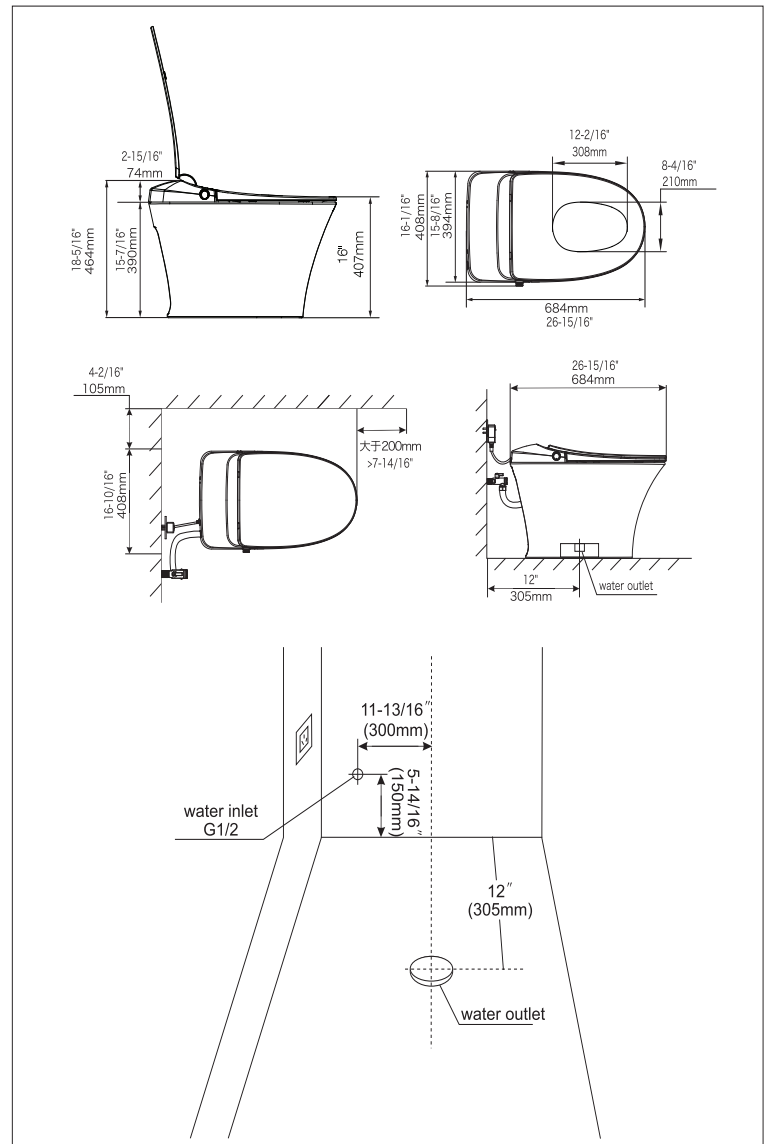

### PRODUCT FEATURES

- Sleek tankless toilet bowl and heated seat top
- Compact-elongated bowl with Rimless flush and skirted trapway
- High-efficiency 1.28gpf siphonic flush
- 12" rough-in
- Includes heated, Silent Close seat with adjustable temperature
- Foot sensor-activated auto-flush with back-up manual flush
- Built-in LED nightlight
- Side-dial operation for select functions
- Limited lifetime warranty on ceramic
- 1-year warranty on electronic seat top
- Optional wall-mounted remote (item # RC-S17)

SPECIFICATIONS		
Rated Voltage	120V	
Rated Frequency	60 Hz	
Rated Power	1100W	
Water Supply Mode	Direct connection to water supply	
Safety Device	Seated sensor, electrical leakage protector	
Heated Seat	Seat Temperature	2 levels Room temp to 98.6F (37C)
	Seat Heater Capacity	45W
	Safety Device	Temperature sensor, temperature fuse

**IMPORTANT:** Dimensions are nominal and may vary within the range of tolerance per NSI Standard A112.19.2. These measurements are subject to change. No responsibility is assumed for use of superseded or voided pages.