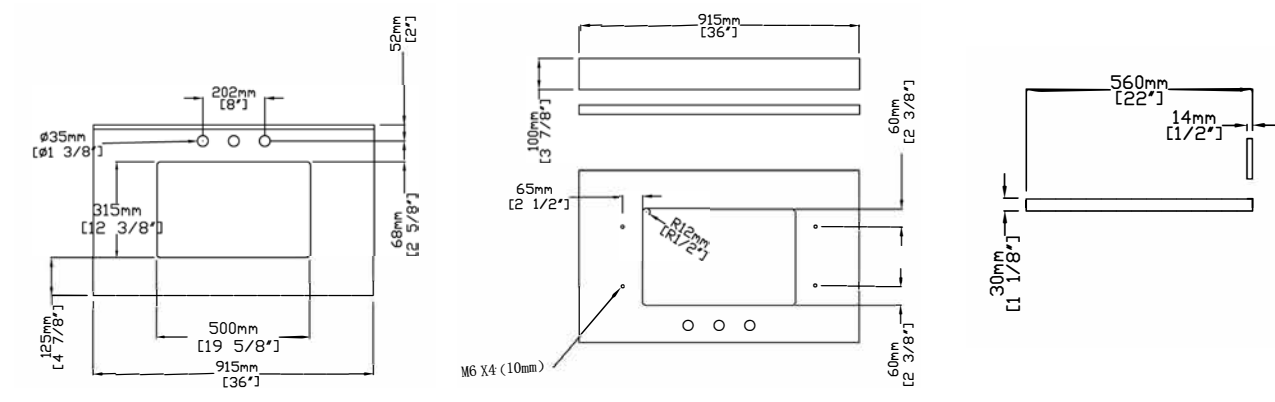

SPECIFICATIONS

FRONT VIEW