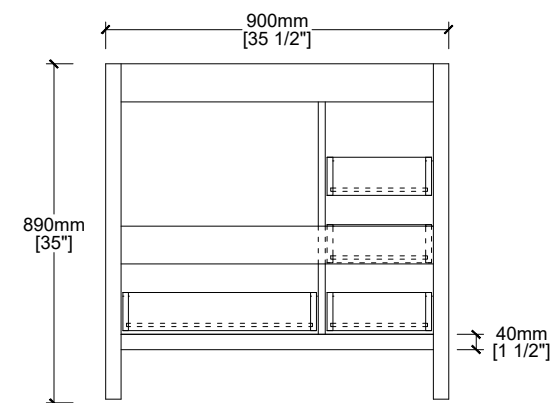

SIDE VIEW

BACK VIEW

Wood is a beautiful natural material. The figuring (grain) of each piece is unique to every vanity produced. Every vanity will contain a different figure, birdseye knots and heartwood streaks. These are not considered defects, but natural unique character. There will also be a natural aging of every wood species over time which changes the overall color of the vanity. In most instances, this will be a darkening of dark woods and a yellowing of light woods. Direct sunlight will hasten this effect. Given this natural beauty, no two vanities will exactly match in figure or color (if stained or clear-coated). Samples may differ.

Stone products will have naturally occurring characteristics such as variation in grain, color, and mineral streaks. Due to this natural beauty, new and/or replacement pieces may not match display samples and/or existing pieces.