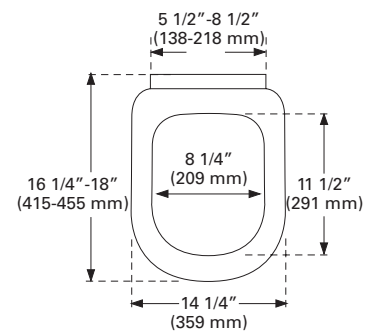

Villeroy & Boch AG
P.O. Box 1122
66688 Mettlach, Germany

www.villeroy-boch.com

Service contact:
E-mail: inquiries@villeroy-boch-usa.com
Tel.: TOTO USA 888-295-8134

Villeroy & Boch
1748