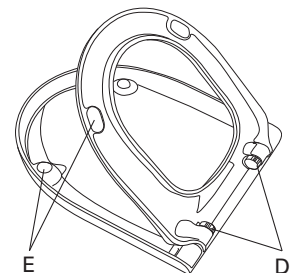

Villeroy & Boch AG
P.O. Box 1122
66688 Mettlach, Germany

www.villeroy-boch.com

Service contact:
E-mail: inquiries@villeroy-boch-usa.com
Tel.: TOTO USA 888-295-8134

Villeroy & Boch
1748