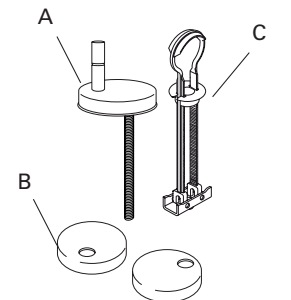

Villeroy & Boch AG
P.O. Box 1122
66688 Mettlach, Germany

www.villeroy-boch.com

Service contact:
E-mail: inquiries@villeroy-boch-usa.com
Tel.: TOTO USA 888-295-8134

Villeroy & Boch
1748