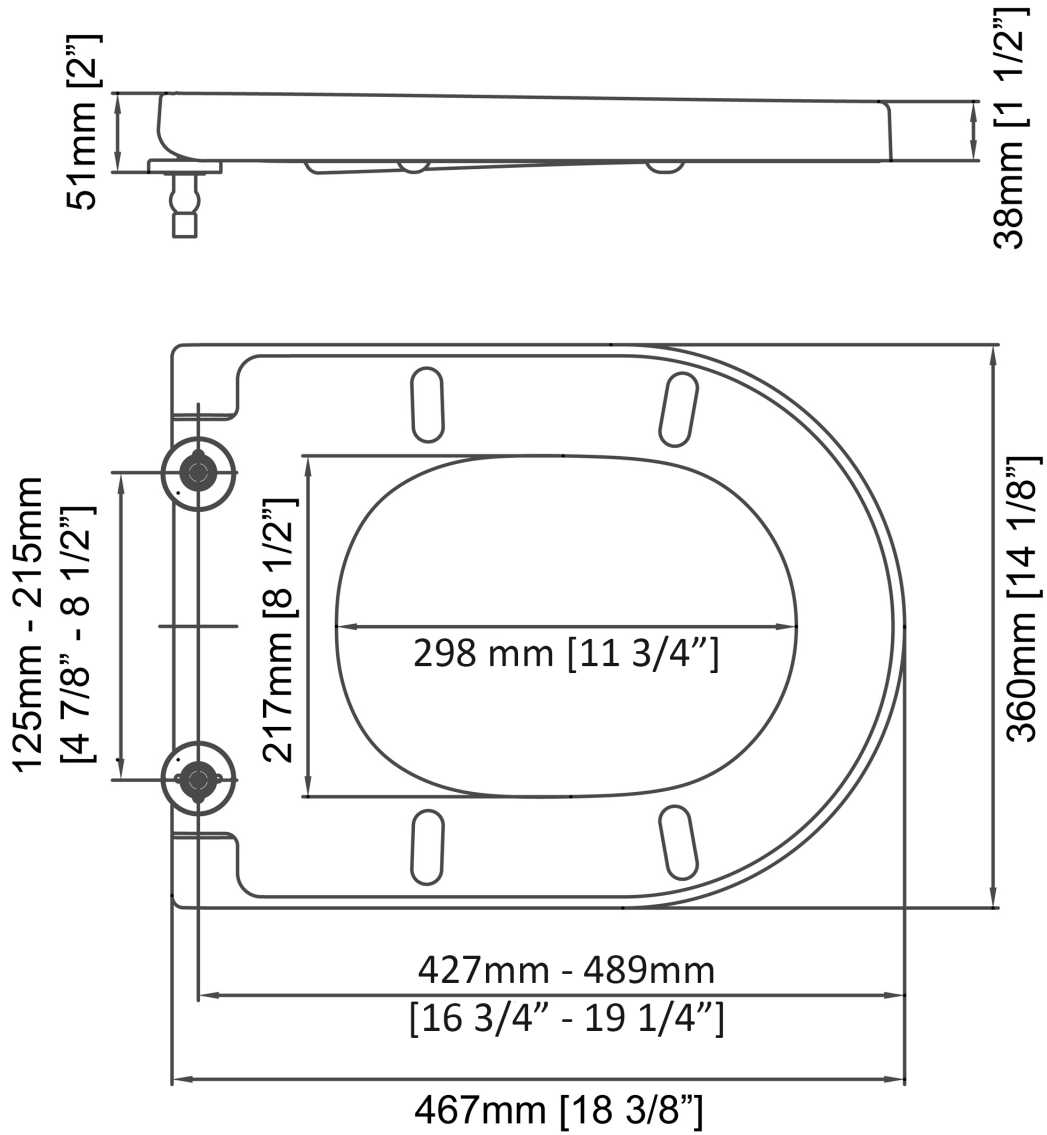

Accessories Included

- Mounting hardware
- Seat hinge caps (set of 2)

Quality Assurance

- 1-year limited product warranty

PRODUCT OPTIONS & PARTS

Color Options		
 <p>White .01</p>		

Dimensional Diagram

IMPORTANT: Dimensions are nominal and may vary within the range of tolerance per NSI Standard A112.19.2. These measurements are subject to change. No responsibility is assumed for use of superseded or voided pages.