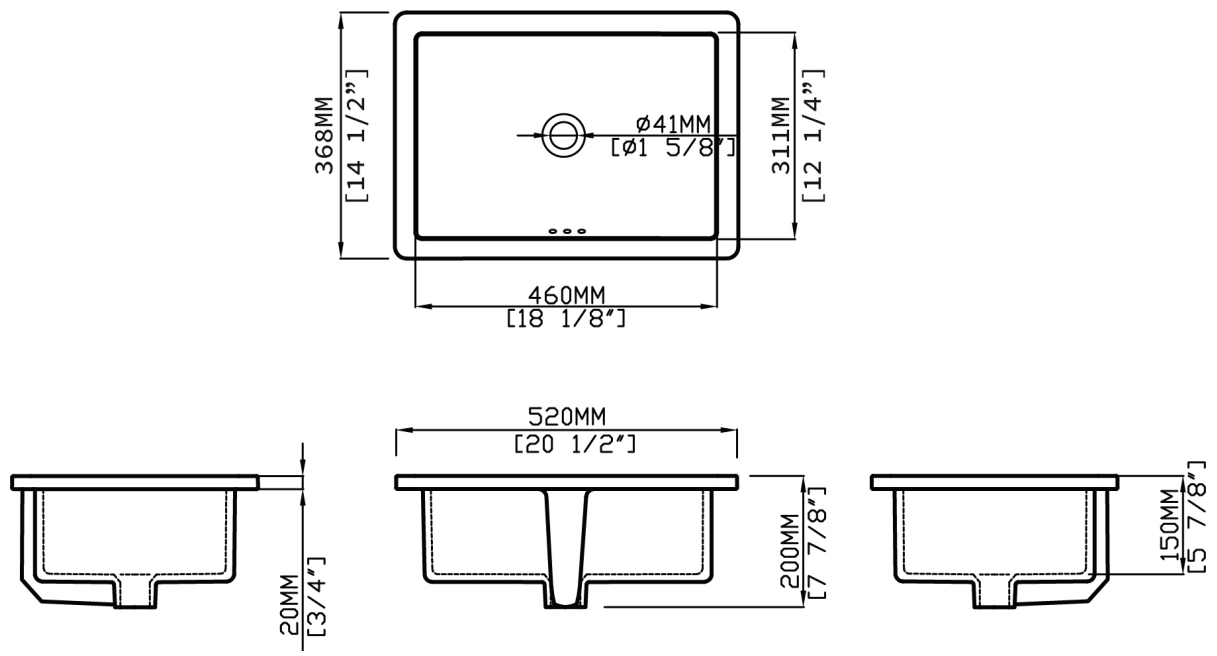

## PRODUCT DETAILS

- Undermount lavatory
- Crafted of vitreous china
- Antimicrobial MicroGlaze finish
- Three-hole front overflow
- 1-5/8" Drain hole
- cUPC/UPC certified (IAPMO)

## BASIN DIMENSIONS

- L-2432 Medium: (W) 18-1/8" x (D) 12-1/4"
- L-2442 Grande: (W) 20-1/4" x (D) 13-1/8"

See reverse page for detailed specifications

Drain parts and overflow ring are not included

L-2432 MEDIUM SPECIFICATIONS