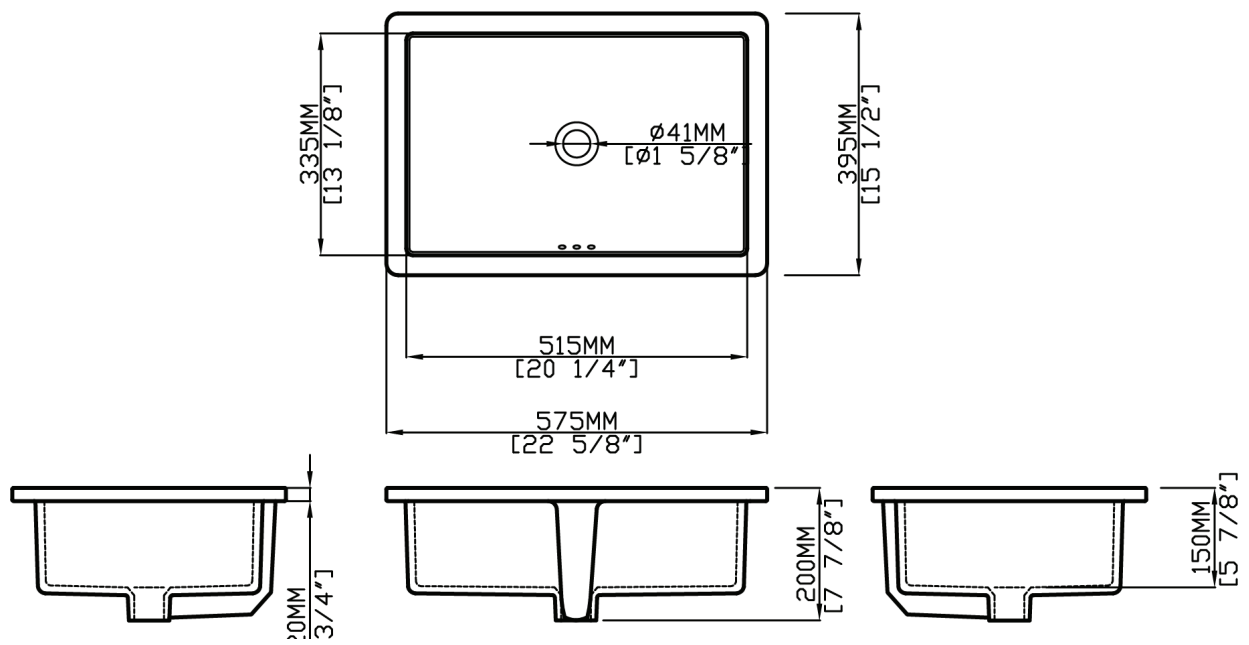

L-2442 GRANDE SPECIFICATIONS

Available colors:

- L-2442.01 White

Codes/Standards:

- Meets and exceeds ASMEA112.9.2/CSA B-45.1
- Certifications: IAPMO (cUPC), States of Mass., and others