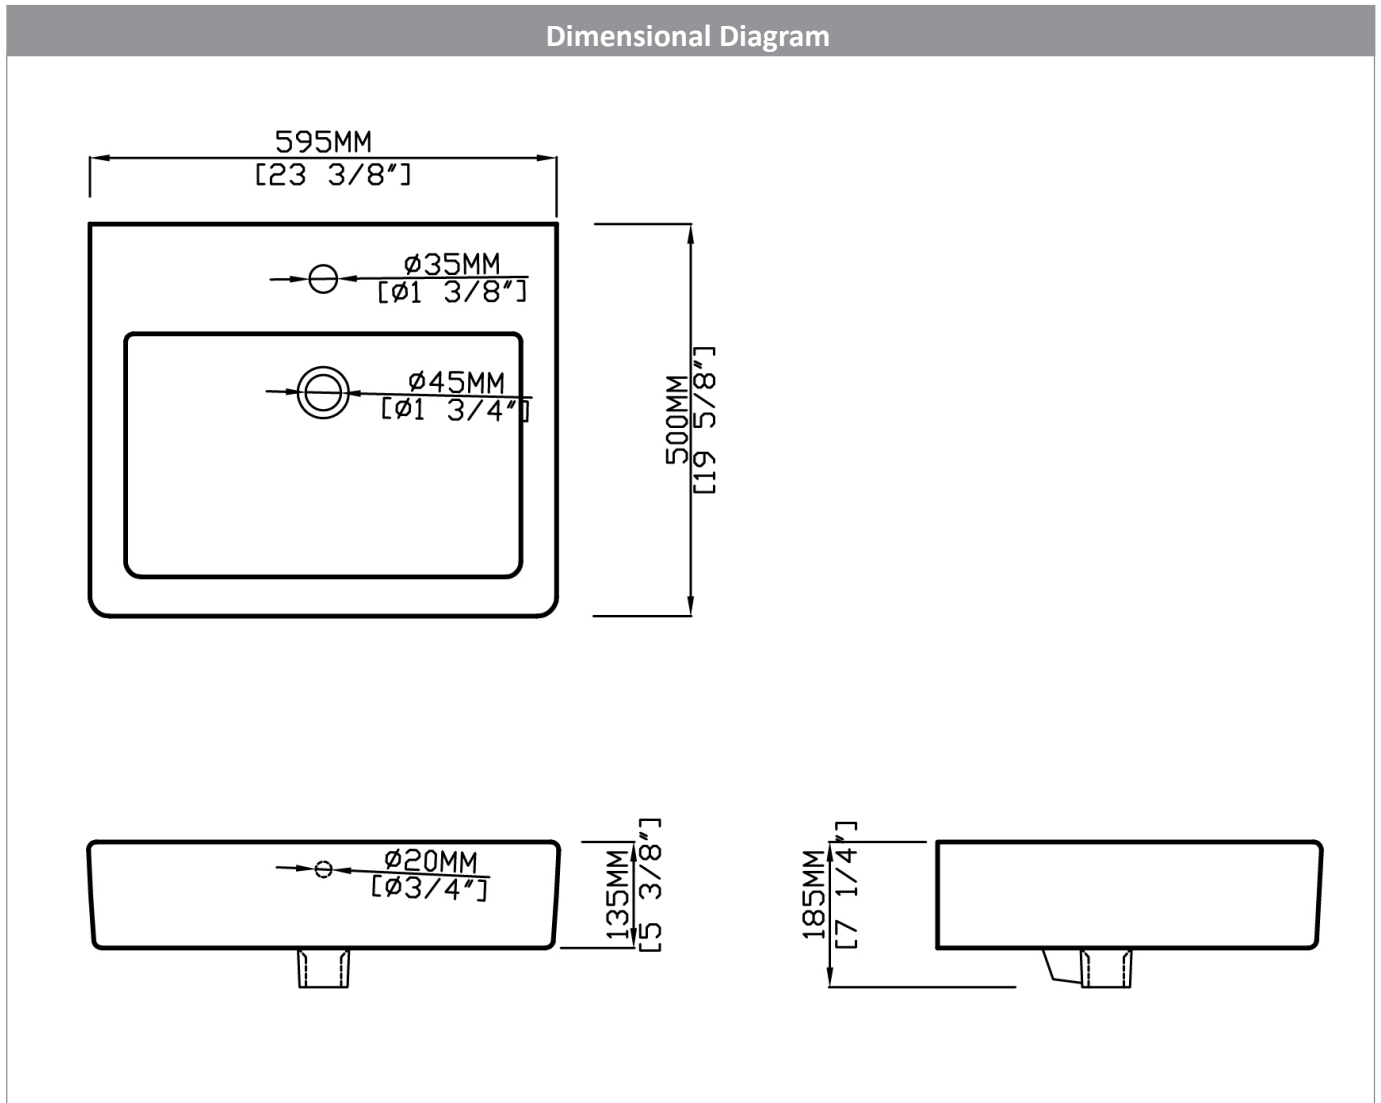

BOX 24
Vessel Lavatory
L-8200

Product Features

- Vitreous china
- Vessel sink with overflow
- Single-hole faucet deck
- MicroGlaze™ anti-microbial, stain-resistant glaze
- *Note:* Faucetry/drain parts/overflow ring **not** included

Quality Assurance

- Limited lifetime product warranty

Nominal Dimensions

Overall dimensions: 23-3/8" x 19-5/8"

Glaze Color Options

White .01

Dimensional Diagram

IMPORTANT: Dimensions are nominal and may vary within the range of tolerance per NSI Standard A112.19.2. These measurements are subject to change. No responsibility is assumed for use of superseded or voided pages.

Due to such nominal variations with all ceramic products, vanity countertops to be used with ceramic sinks should only be cut with the actual sink intended for installation, to physically ensure that cut-out dimensions are appropriate. The diagram and dimensions given above are for illustration only, are approximate and not to scale, and are not suitable for use as a cut-out template. No responsibility is assumed for the use or mis-use of these pages for installation purposes.