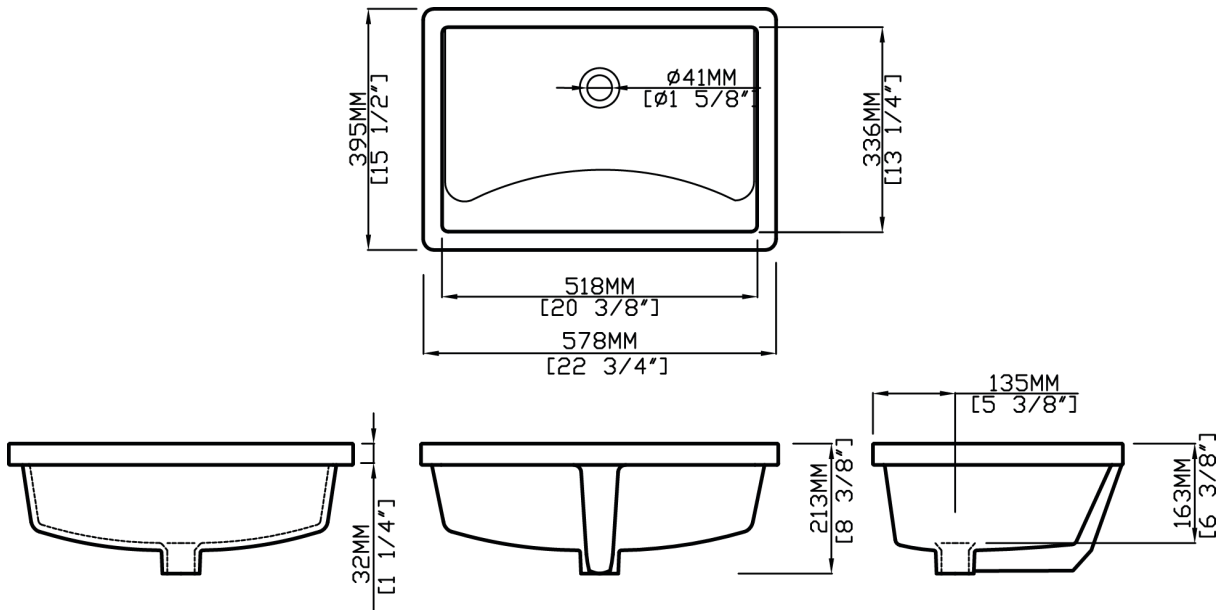

MUSE GRANDE

Undermount Lavatory, Single Overflow Hole

L-2420.06, Available in Balsa only

Product Features

- Vitreous china
- Undermount sink with overflow
- MicroGlaze™ anti-microbial, stain-resistant glaze
- *Note:* drain parts/overflow ring **not** included

Nominal Dimensions

- Inner dimensions: 20-3/8" x 13-1/4"
- Outer dimensions: 22-3/4" x 15-1/2"

Quality Assurance

- Limited lifetime product warranty

Compliance Certifications

- ASME A112.19.2M
- CSA B45.1

Glaze Color Options

	 <p>Balsa .06</p>	
--	---	--

Dimensional Diagram

IMPORTANT: Dimensions are nominal and may vary within the range of tolerance per NSI Standard A112.19.2. These measurements are subject to change. No responsibility is assumed for use of superseded or voided pages.

Due to such nominal variations with all ceramic products, vanity countertops to be used with ceramic sinks should only be cut with the actual sink intended for installation, to physically ensure that cut-out dimensions are appropriate. The diagram and dimensions given above are for illustration only, are approximate and not to scale, and are not suitable for use as a cut-out template. No responsibility is assumed for the use or mis-use of these pages for installation purposes.