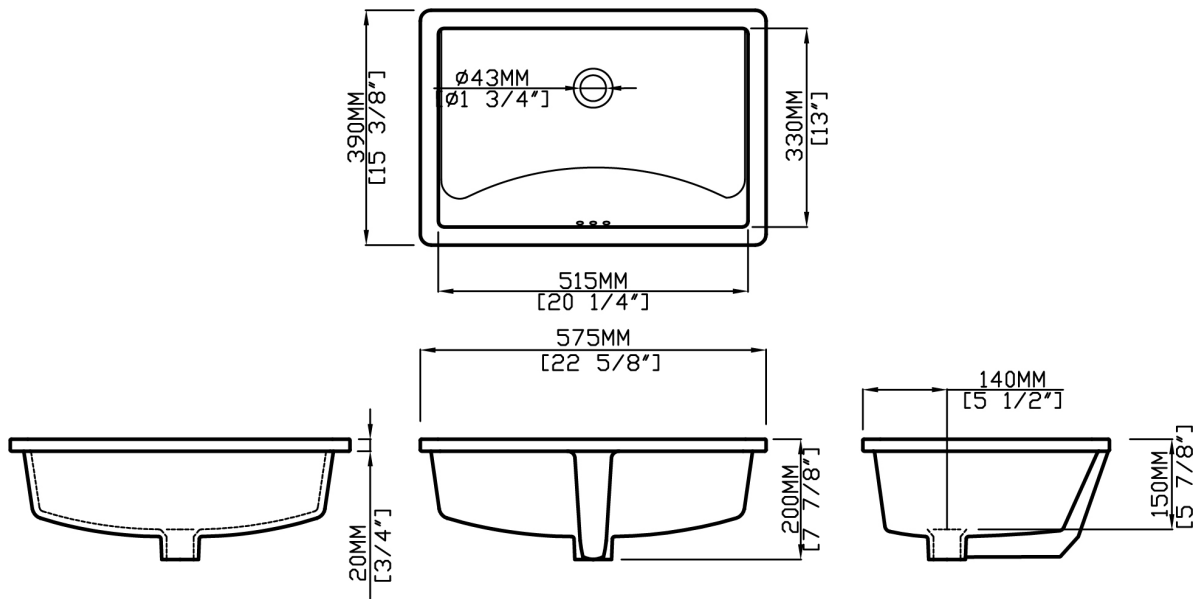

MUSE GRANDE
Undermount Lavatory
 L-2420

Product Features

- Vitreous china
- Undermount sink with 3-hole front overflow
- MicroGlaze™ anti-microbial, stain-resistant glaze
- *Note:* drain parts **not** included

Nominal Dimensions

- Inner dimensions: 20-1/4" x 13"
- Outer dimensions: 22-5/8" x 15-3/8"

Quality Assurance

- Limited lifetime product warranty

Compliance Certifications

- ASME A112.19.2M
- CSA B45.1

Glaze Color Options

 <p>White .01</p>		
---	--	--

Dimensional Diagram

IMPORTANT: Dimensions are nominal and may vary within the range of tolerance per NSI Standard A112.19.2. These measurements are subject to change. No responsibility is assumed for use of superseded or voided pages.

Due to such nominal variations with all ceramic products, vanity countertops to be used with ceramic sinks should only be cut with the actual sink intended for installation, to physically ensure that cut-out dimensions are appropriate. The diagram and dimensions given above are for illustration only, are approximate and not to scale, and are not suitable for use as a cut-out template. No responsibility is assumed for the use or mis-use of these pages for installation purposes.