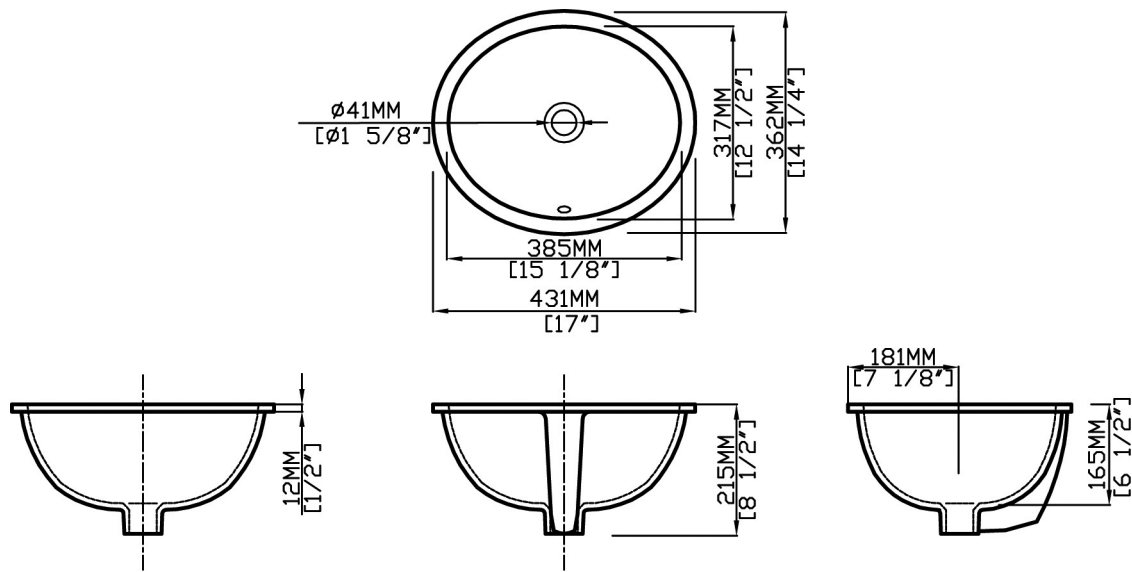

VANITY PETITE
Undermount Lavatory
L-290

Product Features

- Vitreous china
- Undermount sink with overflow
- MicroGlaze™ anti-microbial, stain-resistant glaze
- *Note:* drain parts/overflow ring **not** included

Nominal Dimensions

- Inner dimensions: 15-1/8" X 12-1/2"
- Outer dimensions: 17" X 14-1/4"

Quality Assurance

- Limited lifetime product warranty

Compliance Certifications

- ASME A112.19.2M
- CSA B45.1

Glaze Color Options

 <p>White .01</p>	 <p>Balsa .06</p>	
---	---	--

Dimensional Diagram

IMPORTANT: Dimensions are nominal and may vary within the range of tolerance per NSI Standard A112.19.2. These measurements are subject to change. No responsibility is assumed for use of superseded or voided pages.

Due to such nominal variations with all ceramic products, vanity countertops to be used with ceramic sinks should only be cut with the actual sink intended for installation, to physically ensure that cut-out dimensions are appropriate. The diagram and dimensions given above are for illustration only, are approximate and not to scale, and are not suitable for use as a cut-out template. No responsibility is assumed for the use or mis-use of these pages for installation purposes.