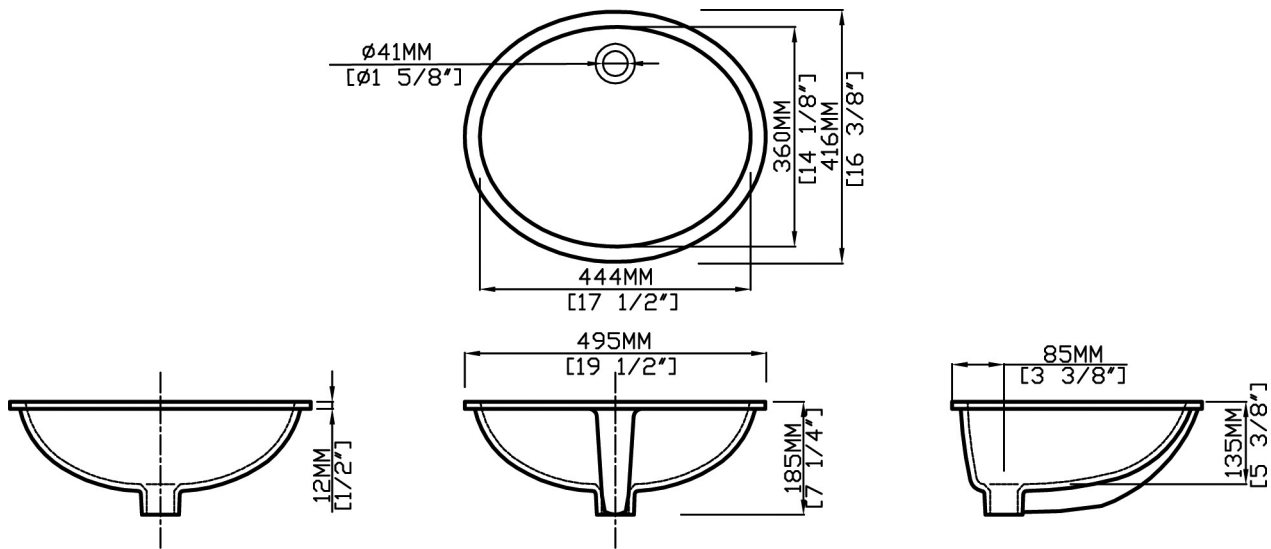

MALIBU MEDIUM
Undermount Lavatory
L-2460

Product Features

- Vitreous china
- Undermount sink with overflow
- MicroGlaze™ anti-microbial, stain-resistant glaze
- *Note:* drain parts/overflow ring **not** included

Nominal Dimensions

- Inner dimensions: 17-1/2" x 14-1/8"
- Outer dimensions: 19-1/2" x 16-3/8"

Quality Assurance

- Limited lifetime product warranty

Compliance Certifications

- ASME A112.19.2M
- CSA B45.1

Glaze Color Options

| | | |
|---|---|---|
|  <p>White .01</p> |  <p>Balsa .06</p> |  <p>Black .05</p> |
|---|---|---|

Dimensional Diagram

IMPORTANT: Dimensions are nominal and may vary within the range of tolerance per NSI Standard A112.19.2. These measurements are subject to change. No responsibility is assumed for use of superseded or voided pages.

Due to such nominal variations with all ceramic products, vanity countertops to be used with ceramic sinks should only be cut with the actual sink intended for installation, to physically ensure that cut-out dimensions are appropriate. The diagram and dimensions given above are for illustration only, are approximate and not to scale, and are not suitable for use as a cut-out template. No responsibility is assumed for the use or mis-use of these pages for installation purposes.