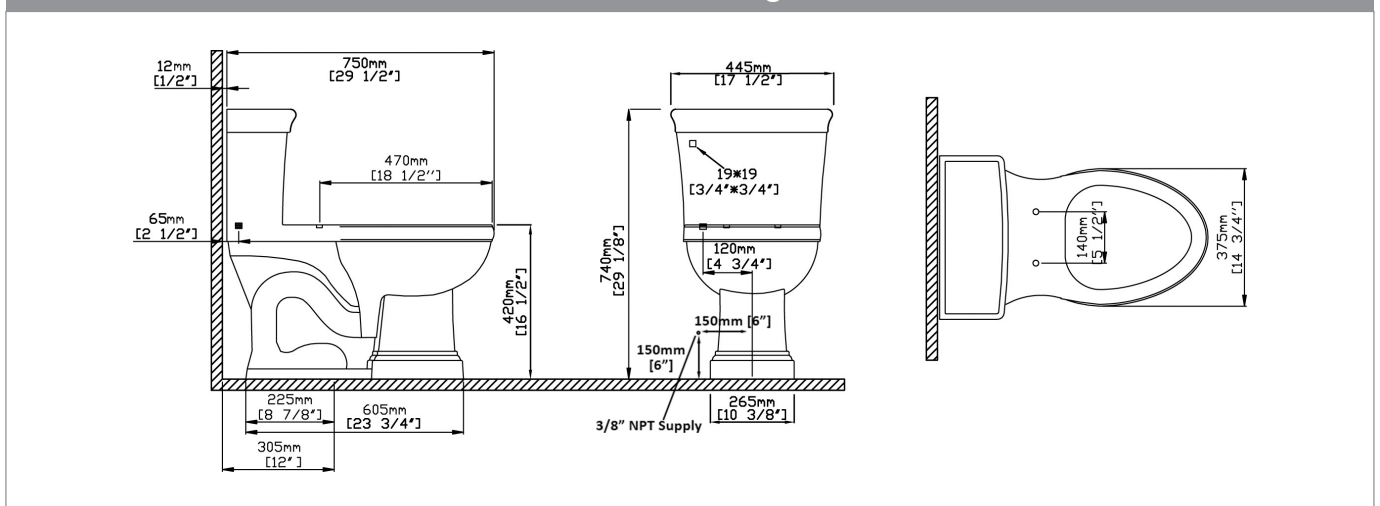

JULIAN

One-Piece Toilet, EL

C-2320

Product Features

- Vitreous china one-piece toilet
- Chair-height (16-1/2"), elongated bowl
- MicroGlaze™ anti-microbial, stain-resistant glaze
- 12" (305mm) rough-in

EcoQUATTRO™ Flushing System

- High-performance, gravity flush
- 1.28 gallons (4.8 liters) per flush - EPA WaterSense, high-efficiency toilet (HET)
- Fully glazed, 2-1/8" internal trapway
- Oversized 3" flush valve
- Large 9" x 7" water surface area and optimized rim jets, for an exceptionally clean bowl

Dimensional Diagram

IMPORTANT: Dimensions are nominal and may vary within the range of tolerance per NSI Standard A112.19.2. These measurements are subject to change. No responsibility is assumed for use of superseded or voided pages.