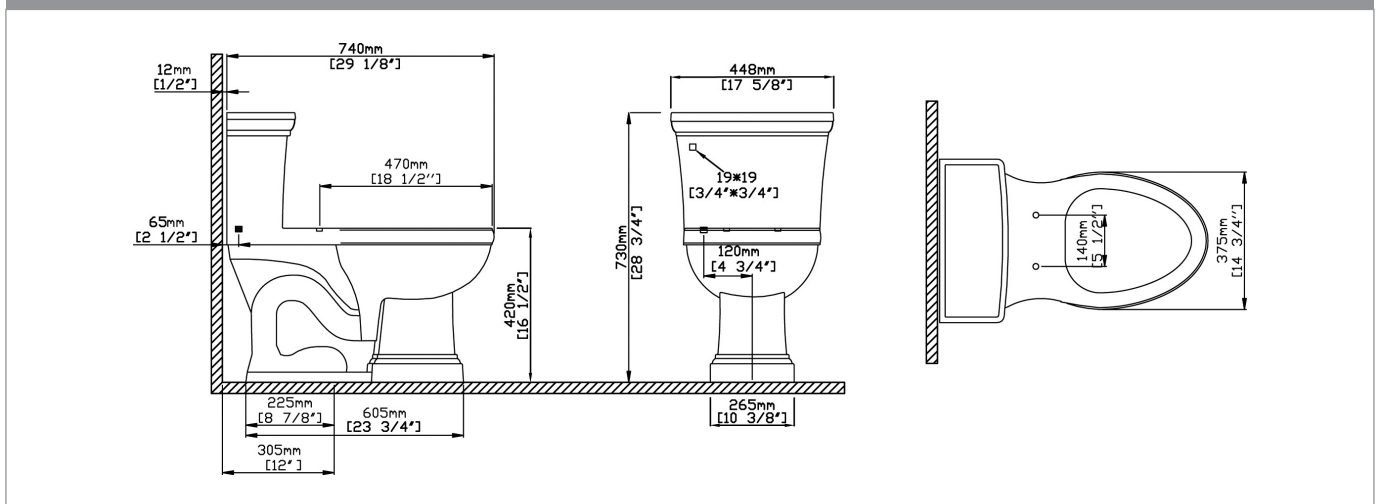

PRESLEY SE
One-Piece Toilet, EL
6402.128

Product Features

- Vitreous china one-piece toilet
- Chair-height (16-1/2"), elongated bowl
- MicroGlaze™ anti-microbial, stain-resistant glaze
- 12" (305mm) rough-in

EcoQUATTRO™ Flushing System

- High-performance, gravity flush
- 1.28 gallons (4.8 liters) per flush - EPA WaterSense, high-efficiency toilet (HET)
- Fully glazed, 2-1/8" internal trapway
- Oversized 3" flush valve
- Large 9" x 7" water surface area and optimized rim jets, for an exceptionally clean bowl

Dimensional Diagram

IMPORTANT: Dimensions are nominal and may vary within the range of tolerance per NSI Standard A112.19.2. These measurements are subject to change. No responsibility is assumed for use of superseded or voided pages.