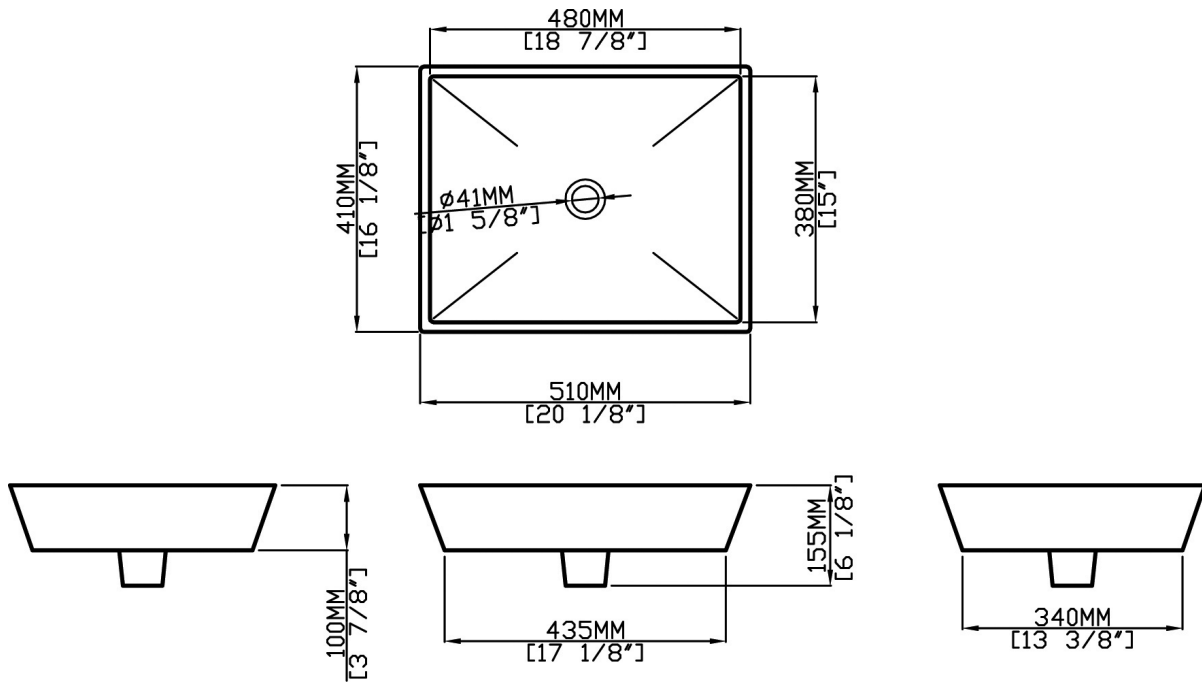

**CANTO**  
**Vessel Lavatory**  
 1630.000

**Product Features**

- Vitreous china
- Vessel sink
- No faucet holes
- *Note:* faucetry/drain parts **not** included

**Nominal Dimensions**

- Inner dimensions: 18-7/8" x 15"
- Outer dimensions: 20-1/8" x 16-1/8" x 3-7/8"

**Quality Assurance**

- Limited lifetime product warranty

**Glaze Color Options**

 <p><b>White .01</b></p>		
---	--	--

Dimensional Diagram

**IMPORTANT:** Dimensions are nominal and may vary within the range of tolerance per NSI Standard A112.19.2. These measurements are subject to change. No responsibility is assumed for use of superseded or voided pages.

Due to such nominal variations with all ceramic products, vanity countertops to be used with ceramic sinks should only be cut with the actual sink intended for installation, to physically ensure that cut-out dimensions are appropriate. The diagram and dimensions given above are for illustration only, are approximate and not to scale, and are not suitable for use as a cut-out template. No responsibility is assumed for the use or mis-use of these pages for installation purposes.